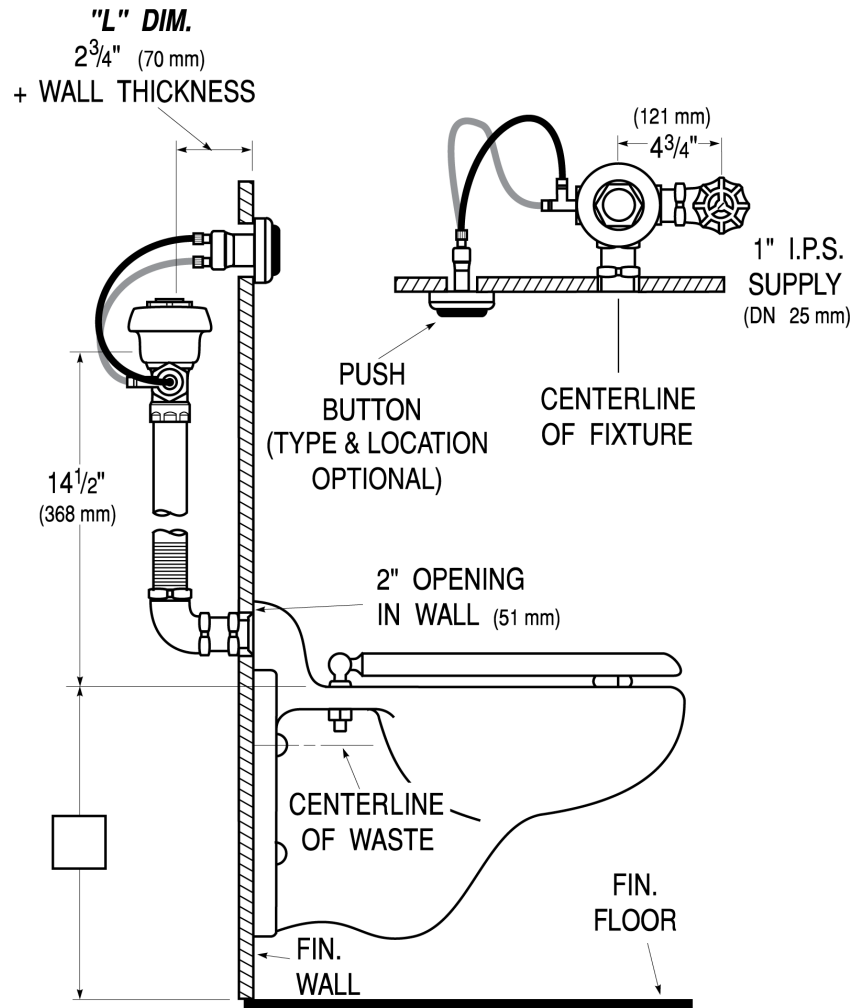

CODE NUMBER

3914843

DESCRIPTION

2.4 gpf, Rough Brass Finish, Top Spud, Single Flush, 2-10.75 L Dimension, Whitworth Thread, Royal® Concealed Manual Specialty Water Closet Hydraulic Flushometer.

DETAILS

- Flush Volume: 2.4 gpf (9.1 Lpf)
- Finish: Rough Brass (RB)
- Valve: Diaphragm
- Valve Body Material: Semi-red Brass
- Fixture Type: Water Closet
- Fixture Connection: Top Spud
- Rough-In Dimension: 24" (610mm)
- Spud Coupling: 1 1/2" (38mm)
- L Dimension: 2"-10 3/4" (51-273mm) (2-10-3/4-LDIM)
- Special Features: Whitworth Thread (WWT)

VALVE OPERATING PRESSURE (FLOWING)

15-80 PSI (103-552 kPa). Specific fixtures may require greater minimum flowing pressure - consult manufacturer requirements.

DOWNLOADS

- [Royal/Regal Series 900 Hydraulic Installation Instructions](#)
- [Control Stop Repair and Maintenance Guide](#)
- [Flush Connections Flanges Repair and Maintenance Guide](#)
- [Tail Piece Repair and Maintenance Guide](#)
- [Series 900 Flushometers Repair and Maintenance Guide](#)
- [Royal Manual Diaphragm Flushometer Repair and Maintenance Guide](#)
- [Hydraulic Push Button Options](#)
- [Additional Downloads](#)

NOTES

All information contained within this document subject to change without notice.

Looking for other variations of the ROYAL 952 product? [View the general spec sheet with all options.](#)

[Find a compatible urinal](#) for this flushometer.

[Find a compatible water closet](#) for this flushometer.

ROUGH-IN

Sloan 10500 Seymour Ave, Franklin Park, IL 60131
Phone: 800.982.5839 • Fax: 800.447.8329 • sloan.com